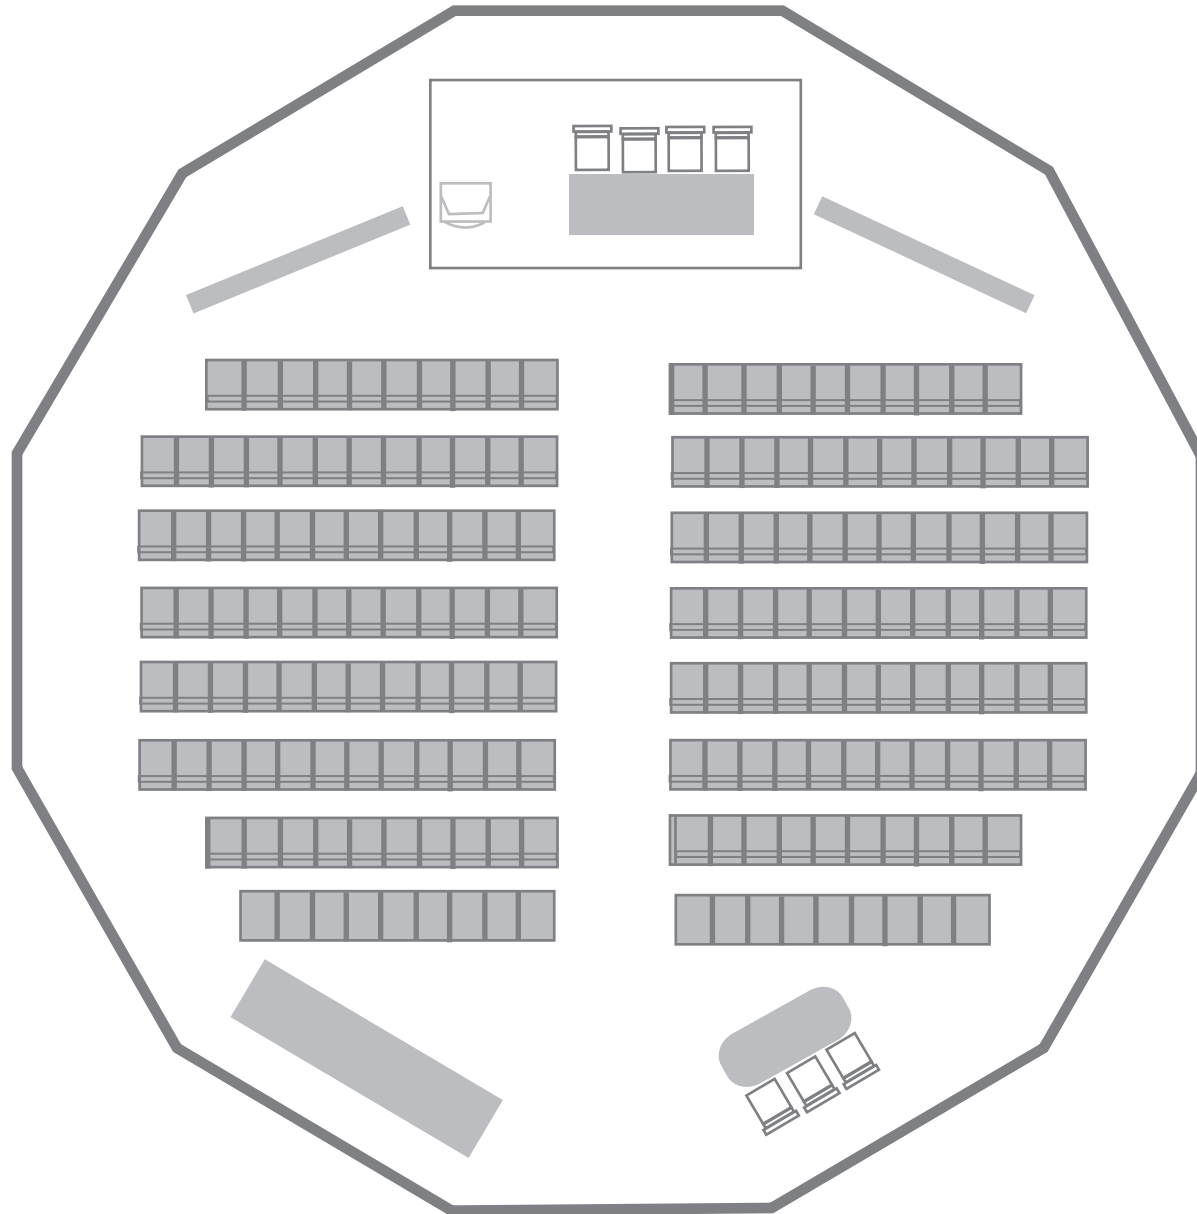

TopTent™
Configurations

CONFIG #1

AUDITORIUM

Total Capacity: 182

For rental, leasing
or sales, contact:

Stephen McKay
860.547.0773
smckay@euphoriaevents.com

euphoriaevents.com