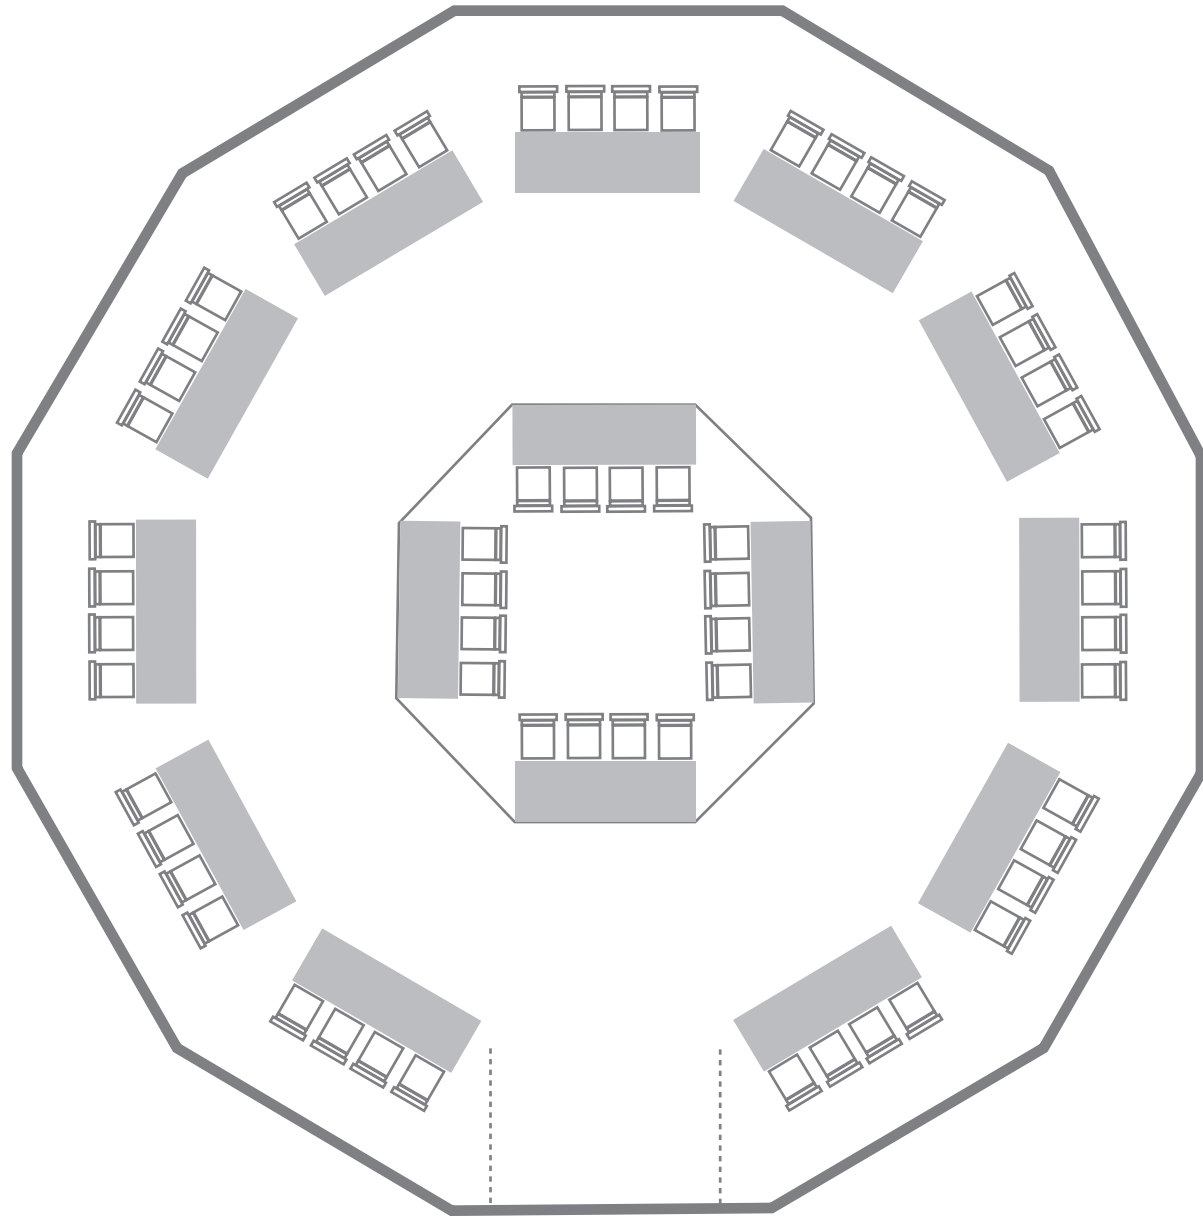

CONFIG #2

EXHIBITION

Total Capacity: 182

For rental, leasing
or sales, contact:

Stephen McKay
860.547.0773
smckay@euphoriaevents.com

euphoriaevents.com

TopTent™ Configurations

CONFIG #2